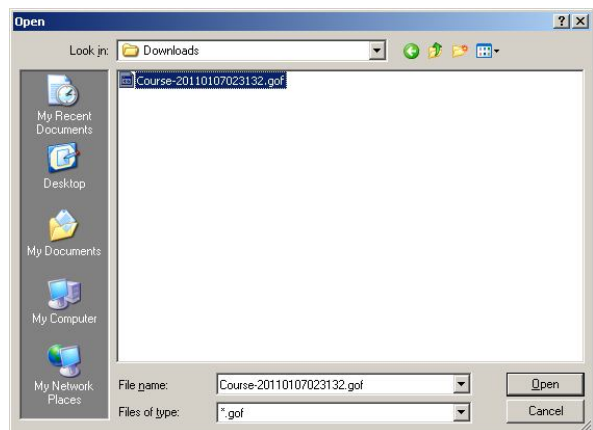

5. CLICK ON THE FILENAME IN THE WHITE BOX AND THEN CLICK 'OK'. YOUR GOLF COURSE WILL THEN APPEAR ON YOUR GPS DEVICE.